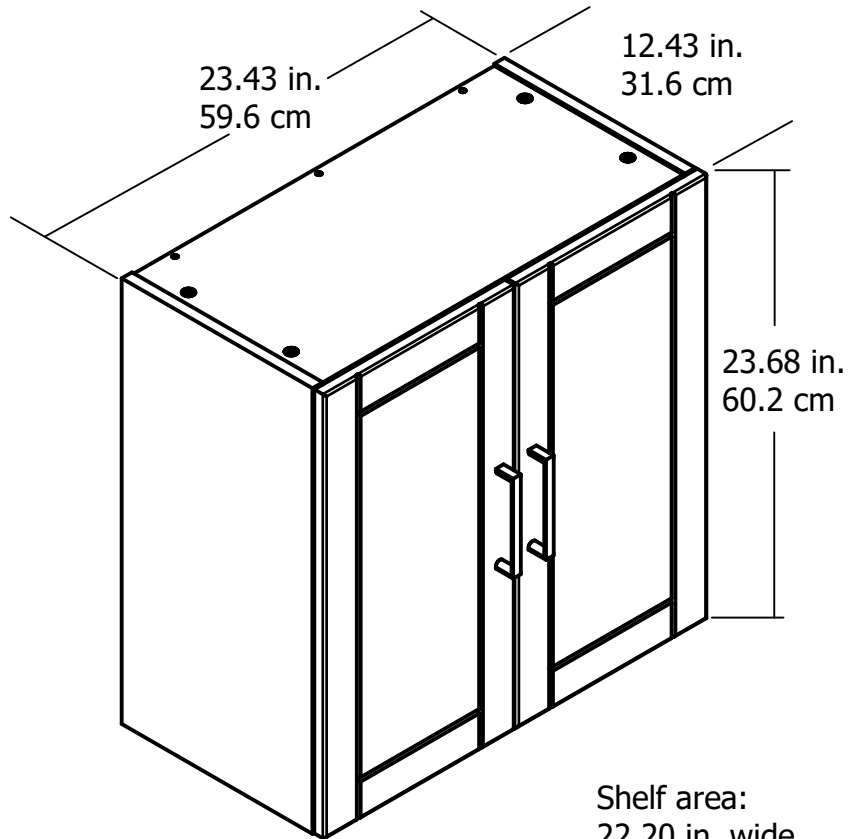

7923414COM - 24 in. Wall Cabinet

Finish: (414) Obsidian Black/(56) Black

Shelf area:
22.20 in. wide
10.82 in. deep

Wood Breakdown: 98%
Total storage: 3.06 cubic feet

Overall Product Size:
23.68 in.H x 23.43 in.W x 12.43 in.D
60.2 cmH x 59.6 cmW x 31.6 cmD

Unit Weight: 35 lbs. (15.9 kg)