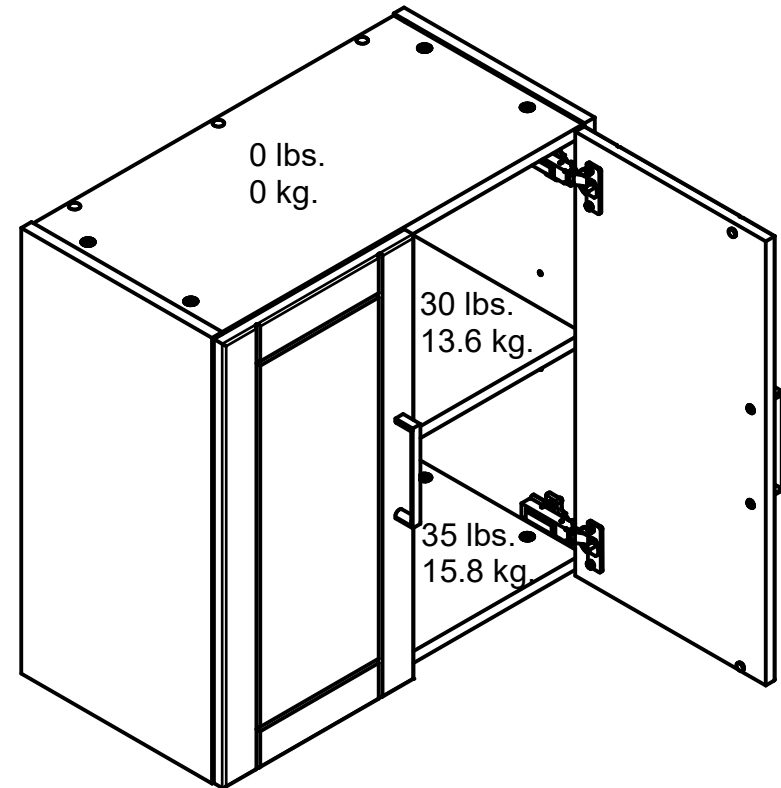

7923414COM - 24 in. Wall Cabinet

Finish: (414) Obsidian Black/(56) Black

Shelf area:
22.20 in. wide
10.82 in. deep

Wood Breakdown: 98%
Total storage: 3.06 cubic feet

Overall Product Size:
23.68 in.H x 23.43 in.W x 12.43 in.D
60.2 cmH x 59.6 cmW x 31.6 cmD

Unit Weight: 35 lbs. (15.9 kg)